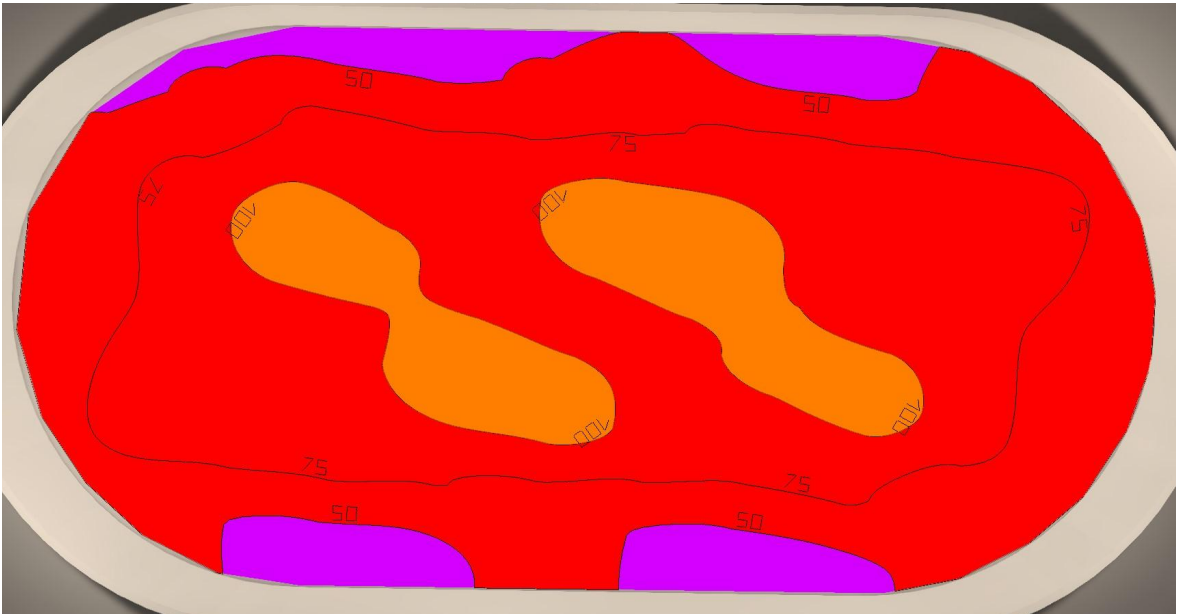

GA Aquarium 3 Touch Pools

TANK 1

GA Aquarium 3 Touch Pools Tank 1 [Result]

Tank 1 Dim. - 40' L x 20' W x 3' H

GA Aquarium 3 Touch Pools Tank 1 Lighting Layout, Top View

Total Fixture-  W500BD (6x) (6500K)  W500BD (6x) (10000K)

GA Aquarium 3 Touch Pools Tank 1 Light Angle, Side View

Total Fixture-

W500BD
(6x)
(6500K)

W500BD
(6x)
(10000K)

GA Aquarium 3 Touch Pools *TANK 1* BOM

Part No.	Description	QTY
KSW500BD-AMZ-WH-TOX-PSX-US	W500BD AMZ, 175W, 55D, White, 2 Circuit, DMX Control	6
KSW500BD-TB-WH-TOX-PSX-US	W500BD TB, 175W, 55D, White, 2 Circuit, DMX Control	6
KSL-9000-UL8/W-ST2-120	8ft, 120V, 2 Circuit w/ DataBus, White	8
KSL-9010/W-2C	Straight Coupler w/ DataBus & Power Feed, White	6
KSL-9001/W-2C	End Feed, 2 Circuit w/ DataBus, Right, White	2
KSL-9002/W-2C	End Feed, 2 Circuit w/ DataBus, Left, White	2

GA Aquarium 3 Touch Pools

TANK 2

GA Aquarium 3 Touch Pools Tank 2 [Result]

Tank 2 Dim. - 30' L x 20' W x 3' H

GA Aquarium 3 Touch Pools Tank 2 Lighting Layout, Top View

Total Fixture-  W500BD (3x) (6500K)  W500BD (3x) (10000K)

GA Aquarium 3 Touch Pools Tank 2 Light Angle, Side View

Total Fixture-

W500BD
(3x)
(6500K)

W500BD
(3x)
(10000K)

GA Aquarium 2 Touch Pools *TANK 2 BOM*

Part No.	Description	QTY
KSW500BD-AMZ-WH-TOX-PSX-US	W500BD AMZ, 175W, 55D, White, 2 Circuit, DMX Control	3
KSW500BD-TB-WH-TOX-PSX-US	W500BD TB, 175W, 55D, White, 2 Circuit, DMX Control	3
KSL-9000-UL4/W-ST2-120	4ft, 120V, 2 Circuit w/ DataBus, White	2
KSL-9000-UL8/W-ST2-120	8ft, 120V, 2 Circuit w/ DataBus, White	4
KSL-9010/W-2C	Straight Coupler w/ DataBus & Power Feed, White	4
KSL-9001/W-2C	End Feed, 2 Circuit w/ DataBus, Right, White	2
KSL-9002/W-2C	End Feed, 2 Circuit w/ DataBus, Left, White	2