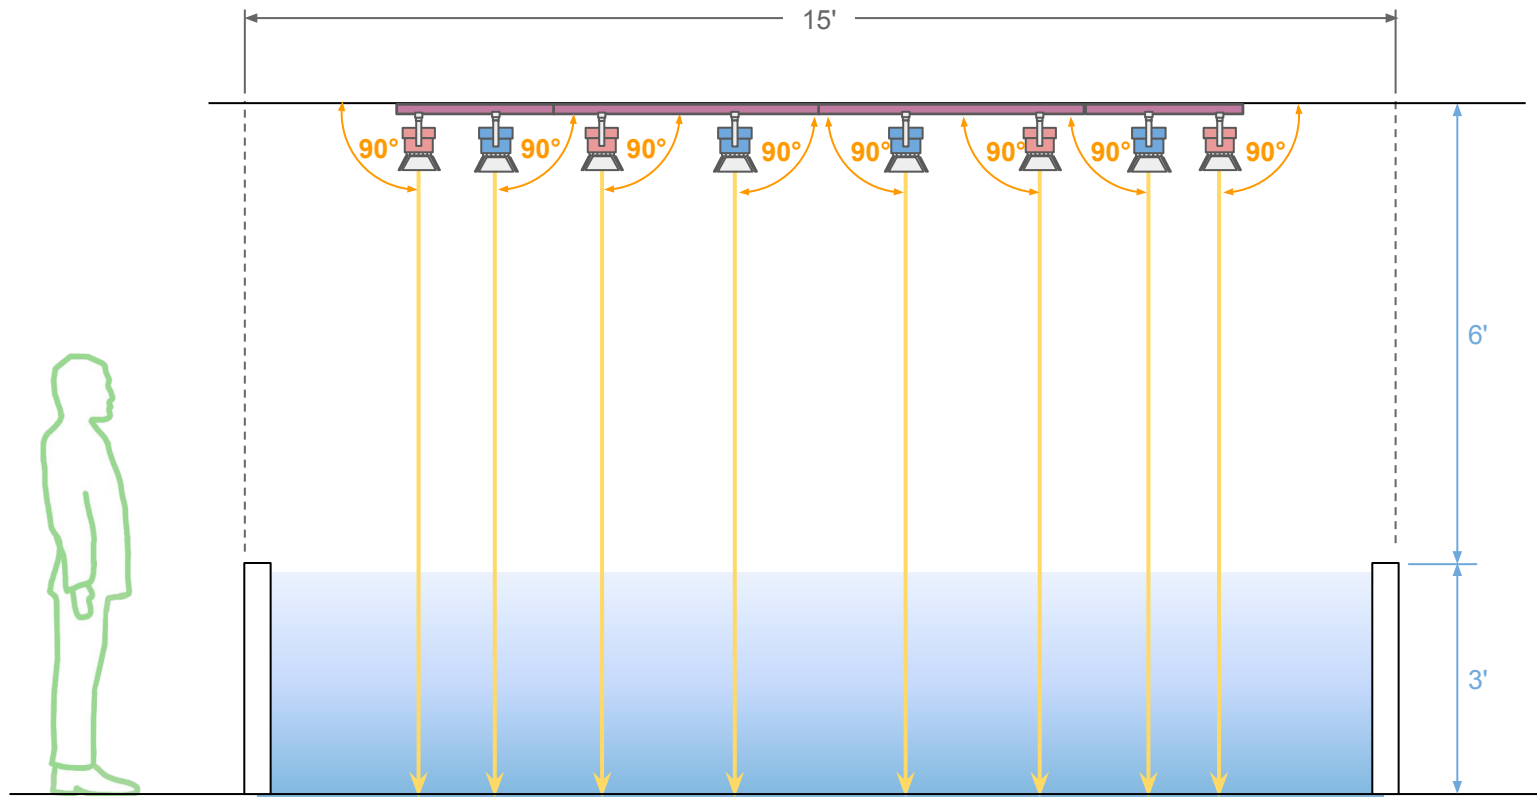

GA Aquarium 3 Touch Pools

TANK 3

GA Aquarium 3 Touch Pools Tank 3 [Result]

Tank 3 Dim. - 15' L x 4' W x 3' H

GA Aquarium 3 Touch Pools Tank 3 Lighting Layout, Top View

Total Fixture-  W500BD (4x) (6500K)  W500BD (4x) (10000K)

GA Aquarium 3 Touch Pools Tank 3 Light Angle, Side View

Total Fixture-

W500BD
(4x)
(6500K)

W500BD
(4x)
(10000K)

GA Aquarium 3 Touch Pools *Tank 3* BOM

Part No.	Description	QTY
KSW500BD-AMZ-WH-TOX-PSX-US	W500BD AMZ, 175W, 55D, White, 2 Circuit, DMX Control	4
KSW500BD-TB-WH-TOX-PSX-US	W500BD TB, 175W, 55D, White, 2 Circuit, DMX Control	4
KSL-9000-UL4/W-ST2-120	4ft, 120V, 2 Circuit w/ DataBus, White	4
KSL-9018/W-2C	Flex Coupler w/ DataBus, White	3
KSL-9001/W-2C	End Feed, 2 Circuit w/ DataBus, Right, White	1
KSL-9002/W-2C	End Feed, 2 Circuit w/ DataBus, Left, White	1