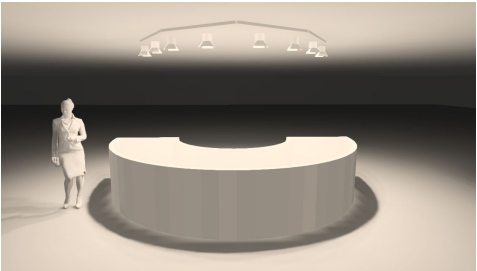

GA Aquarium 3 Touch Pools

TANK 2

GA Aquarium 3 Touch Pools Tank 2 [Result]

Tank 2 Dim. - 30' L x 20' W x 3' H

GA Aquarium 3 Touch Pools Tank 2 Lighting Layout, Top View

Total Fixture-  W500BD (3x) (6500K)  W500BD (3x) (10000K)

GA Aquarium 3 Touch Pools Tank 2 Light Angle, Side View

Total Fixture-

W500BD
(3x)
(6500K)

W500BD
(3x)
(10000K)

GA Aquarium 2 Touch Pools *TANK 2 BOM*

Part No.	Description	QTY
KSW500BD-AMZ-WH-TOX-PSX-US	W500BD AMZ, 175W, 55D, White, 2 Circuit, DMX Control	3
KSW500BD-TB-WH-TOX-PSX-US	W500BD TB, 175W, 55D, White, 2 Circuit, DMX Control	3
KSL-9000-UL4/W-ST2-120	4ft, 120V, 2 Circuit w/ DataBus, White	2
KSL-9000-UL8/W-ST2-120	8ft, 120V, 2 Circuit w/ DataBus, White	4
KSL-9010/W-2C	Straight Coupler w/ DataBus & Power Feed, White	4
KSL-9001/W-2C	End Feed, 2 Circuit w/ DataBus, Right, White	2
KSL-9002/W-2C	End Feed, 2 Circuit w/ DataBus, Left, White	2

GA Aquarium 3 Touch Pools

TANK 3

GA Aquarium 3 Touch Pools Tank 3 [Result]

Tank 3 Dim. - 15' L x 4' W x 3' H

GA Aquarium 3 Touch Pools Tank 3 Lighting Layout, Top View

Total Fixture-  W500BD (4x) (6500K)  W500BD (4x) (10000K)