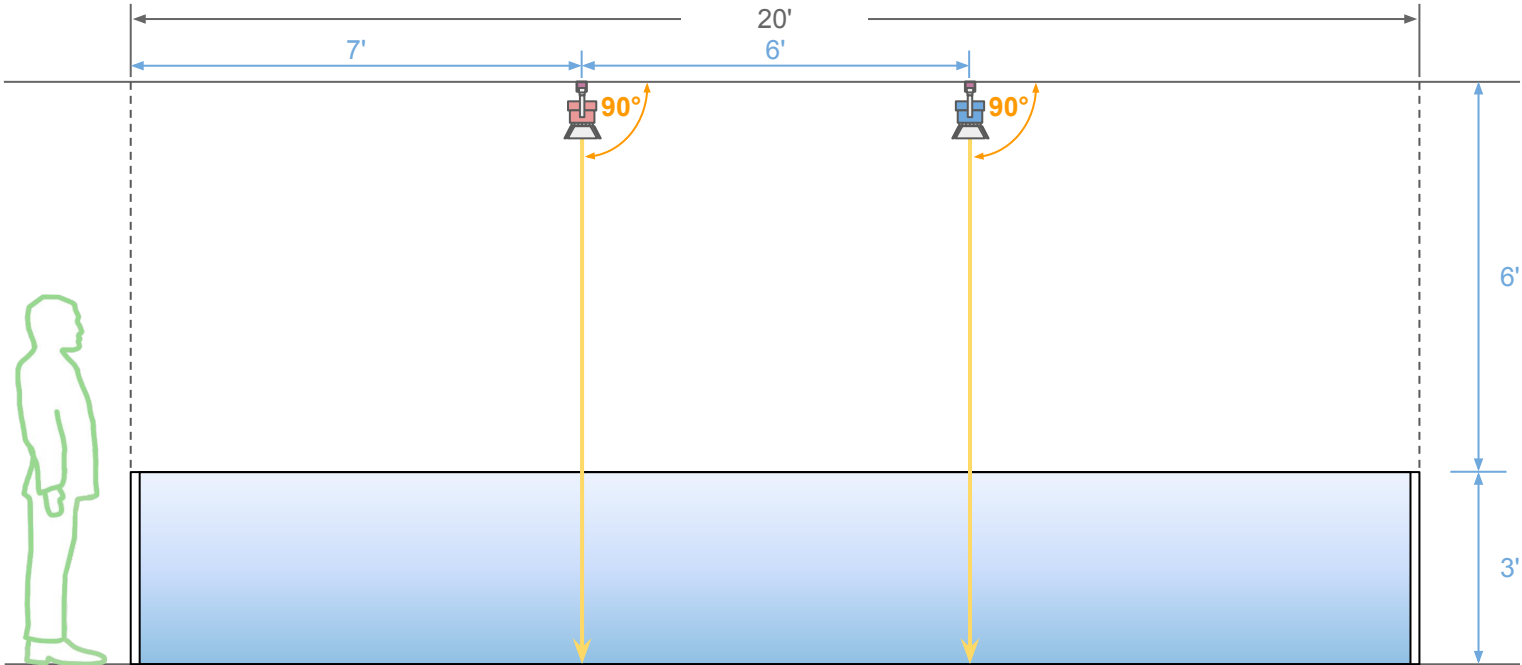

GA Aquarium 3 Touch Pools

TANK 2

GA Aquarium 3 Touch Pools Tank 2 [Result]

Tank 2 Dim. - 30' L x 20' W x 3' H

GA Aquarium 3 Touch Pools Tank 2 Lighting Layout, Top View

Total Fixture-  W500BD (3x) (6500K)  W500BD (3x) (10000K)

GA Aquarium 3 Touch Pools Tank 2 Light Angle, Side View

Total Fixture-

W500BD
(3x)
(6500K)

W500BD
(3x)
(10000K)

GA Aquarium 2 Touch Pools *TANK 2 BOM*

Part No.	Description	QTY
KSW500BD-AMZ-WH-TOX-PSX-US	W500BD AMZ, 175W, 55D, White, 2 Circuit, DMX Control	3
KSW500BD-TB-WH-TOX-PSX-US	W500BD TB, 175W, 55D, White, 2 Circuit, DMX Control	3
KSL-9000-UL4/W-ST2-120	4ft, 120V, 2 Circuit w/ DataBus, White	2
KSL-9000-UL8/W-ST2-120	8ft, 120V, 2 Circuit w/ DataBus, White	4
KSL-9010/W-2C	Straight Coupler w/ DataBus & Power Feed, White	4
KSL-9001/W-2C	End Feed, 2 Circuit w/ DataBus, Right, White	2
KSL-9002/W-2C	End Feed, 2 Circuit w/ DataBus, Left, White	2

GA Aquarium 3 Touch Pools

TANK 3

GA Aquarium 3 Touch Pools Tank 3 [Result]

Tank 3 Dim. - 15' L x 4' W x 3' H

GA Aquarium 3 Touch Pools Tank 3 Lighting Layout, Top View

Total Fixture-  W500BD (4x) (6500K)  W500BD (4x) (10000K)