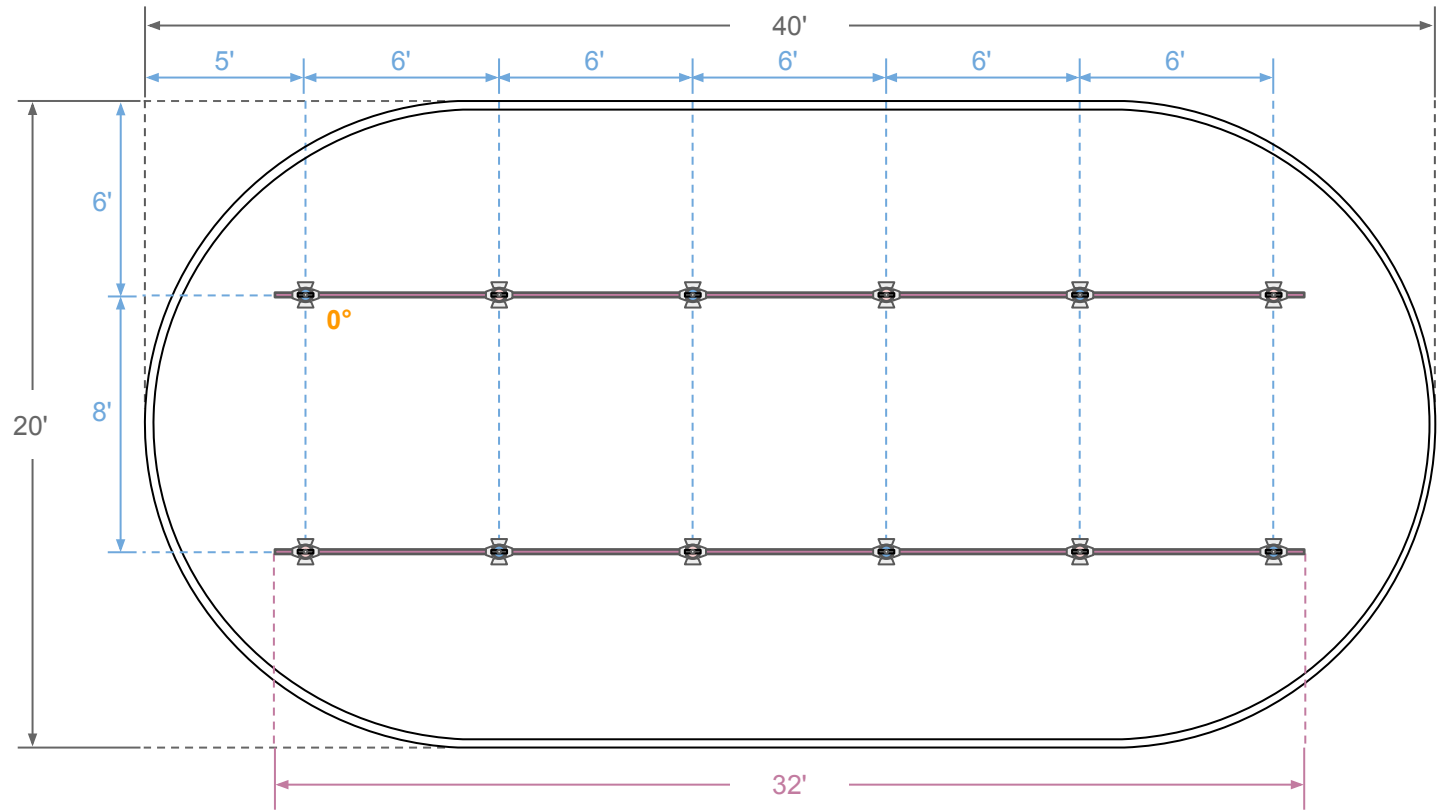

GA Aquarium 3 Touch Pools

TANK 1

GA Aquarium 3 Touch Pools Tank 1 [Result]

Tank 1 Dim. - 40' L x 20' W x 3' H

GA Aquarium 3 Touch Pools Tank 1 Lighting Layout, Top View

Total Fixture-  W500BD (6x) (6500K)  W500BD (6x) (10000K)

GA Aquarium 3 Touch Pools Tank 1 Light Angle, Side View

Total Fixture-

W500BD
(6x)
(6500K)

W500BD
(6x)
(10000K)

GA Aquarium 3 Touch Pools *TANK 1* BOM

Part No.	Description	QTY
KSW500BD-AMZ-WH-TOX-PSX-US	W500BD AMZ, 175W, 55D, White, 2 Circuit, DMX Control	6
KSW500BD-TB-WH-TOX-PSX-US	W500BD TB, 175W, 55D, White, 2 Circuit, DMX Control	6
KSL-9000-UL8/W-ST2-120	8ft, 120V, 2 Circuit w/ DataBus, White	8
KSL-9010/W-2C	Straight Coupler w/ DataBus & Power Feed, White	6
KSL-9001/W-2C	End Feed, 2 Circuit w/ DataBus, Right, White	2
KSL-9002/W-2C	End Feed, 2 Circuit w/ DataBus, Left, White	2

GA Aquarium 3 Touch Pools

TANK 2

GA Aquarium 3 Touch Pools Tank 2 [Result]

Tank 2 Dim. - 30' L x 20' W x 3' H

GA Aquarium 3 Touch Pools Tank 2 Lighting Layout, Top View

Total Fixture-  W500BD (3x) (6500K)  W500BD (3x) (10000K)

GA Aquarium 3 Touch Pools

TANK 3

GA Aquarium 3 Touch Pools Tank 3 [Result]

Tank 3 Dim. - 15' L x 4' W x 3' H

GA Aquarium 3 Touch Pools Tank 3 Lighting Layout, Top View

Total Fixture-  W500BD (4x) (6500K)  W500BD (4x) (10000K)