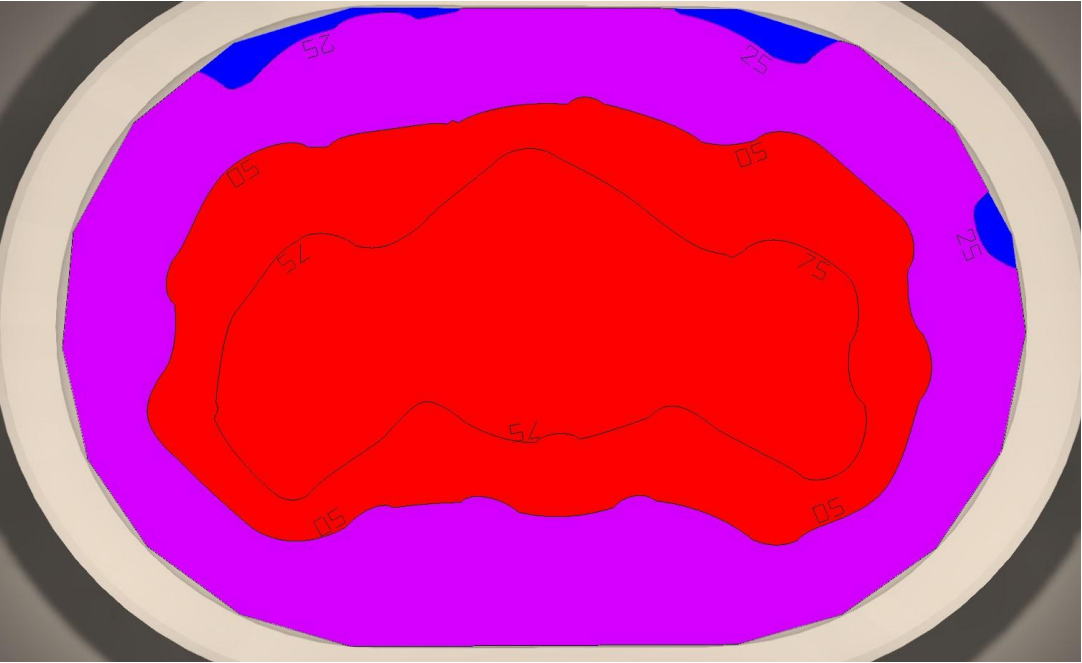

GA Aquarium 3 Touch Pools

TANK 1

GA Aquarium 3 Touch Pools Tank 1 [Result]

Tank 1 Dim. - 40' L x 20' W x 3' H

GA Aquarium 3 Touch Pools Tank 1 Lighting Layout, Top View

Total Fixture-  W500BD (6x) (6500K)  W500BD (6x) (10000K)

GA Aquarium 3 Touch Pools Tank 1 Light Angle, Side View

Total Fixture-

W500BD
(6x)
(6500K)

W500BD
(6x)
(10000K)

GA Aquarium 3 Touch Pools *TANK 1* BOM

Part No.	Description	QTY
KSW500BD-AMZ-WH-TOX-PSX-US	W500BD AMZ, 175W, 55D, White, 2 Circuit, DMX Control	6
KSW500BD-TB-WH-TOX-PSX-US	W500BD TB, 175W, 55D, White, 2 Circuit, DMX Control	6
KSL-9000-UL8/W-ST2-120	8ft, 120V, 2 Circuit w/ DataBus, White	8
KSL-9010/W-2C	Straight Coupler w/ DataBus & Power Feed, White	6
KSL-9001/W-2C	End Feed, 2 Circuit w/ DataBus, Right, White	2
KSL-9002/W-2C	End Feed, 2 Circuit w/ DataBus, Left, White	2

GA Aquarium 3 Touch Pools

TANK 2

GA Aquarium 3 Touch Pools Tank 2 [Result]

Tank 2 Dim. - 30' L x 20' W x 3' H

GA Aquarium 3 Touch Pools Tank 2 Lighting Layout, Top View

Total Fixture-  W500BD (3x) (6500K)  W500BD (3x) (10000K)

GA Aquarium 3 Touch Pools Tank 2 Light Angle, Side View

Total Fixture-

W500BD
(3x)
(6500K)

W500BD
(3x)
(10000K)

GA Aquarium 2 Touch Pools *TANK 2 BOM*

Part No.	Description	QTY
KSW500BD-AMZ-WH-TOX-PSX-US	W500BD AMZ, 175W, 55D, White, 2 Circuit, DMX Control	3
KSW500BD-TB-WH-TOX-PSX-US	W500BD TB, 175W, 55D, White, 2 Circuit, DMX Control	3
KSL-9000-UL4/W-ST2-120	4ft, 120V, 2 Circuit w/ DataBus, White	2
KSL-9000-UL8/W-ST2-120	8ft, 120V, 2 Circuit w/ DataBus, White	4
KSL-9010/W-2C	Straight Coupler w/ DataBus & Power Feed, White	4
KSL-9001/W-2C	End Feed, 2 Circuit w/ DataBus, Right, White	2
KSL-9002/W-2C	End Feed, 2 Circuit w/ DataBus, Left, White	2