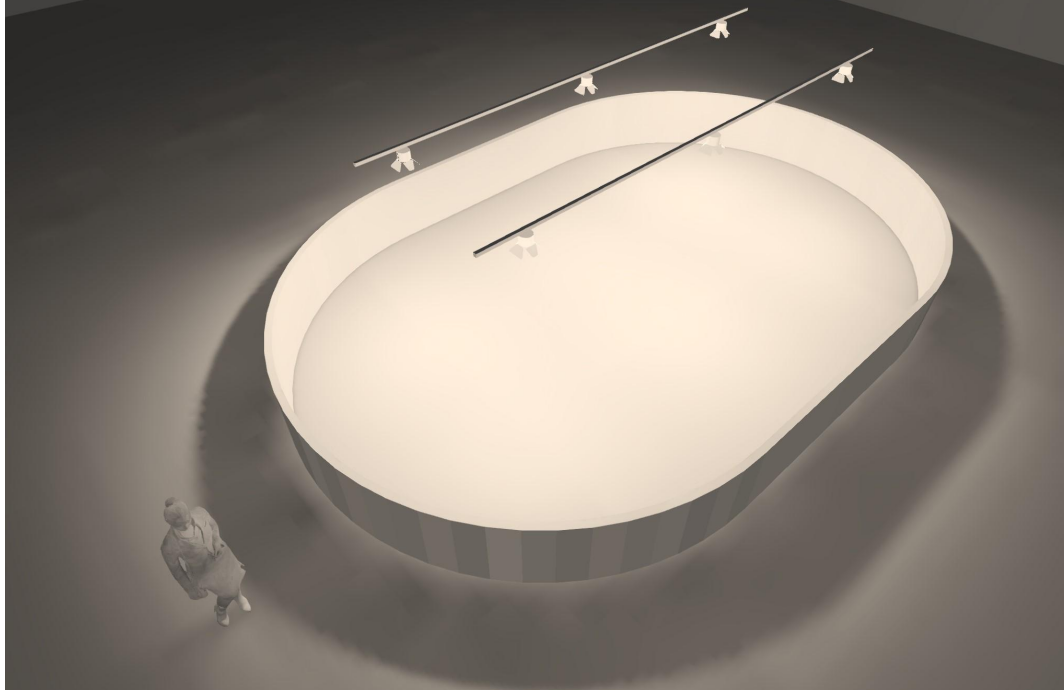

GA Aquarium 3 Touch Pools

TANK 1

GA Aquarium 3 Touch Pools Tank 1 [Result]

Tank 1 Dim. - 40' L x 20' W x 3' H

GA Aquarium 3 Touch Pools Tank 1 Lighting Layout, Top View

Total Fixture-  W500BD (6x) (6500K)  W500BD (6x) (10000K)

GA Aquarium 3 Touch Pools Tank 1 Light Angle, Side View

Total Fixture-

W500BD
(6x)
(6500K)

W500BD
(6x)
(10000K)

GA Aquarium 3 Touch Pools *TANK 1* BOM

Part No.	Description	QTY
KSW500BD-AMZ-WH-TOX-PSX-US	W500BD AMZ, 175W, 55D, White, 2 Circuit, DMX Control	6
KSW500BD-TB-WH-TOX-PSX-US	W500BD TB, 175W, 55D, White, 2 Circuit, DMX Control	6
KSL-9000-UL8/W-ST2-120	8ft, 120V, 2 Circuit w/ DataBus, White	8
KSL-9010/W-2C	Straight Coupler w/ DataBus & Power Feed, White	6
KSL-9001/W-2C	End Feed, 2 Circuit w/ DataBus, Right, White	2
KSL-9002/W-2C	End Feed, 2 Circuit w/ DataBus, Left, White	2

GA Aquarium 3 Touch Pools

TANK 2

GA Aquarium 3 Touch Pools Tank 2 [Result]

Tank 2 Dim. - 30' L x 20' W x 3' H

GA Aquarium 3 Touch Pools Tank 2 Lighting Layout, Top View

Total Fixture-  W500BD (3x) (6500K)  W500BD (3x) (10000K)

GA Aquarium 3 Touch Pools Tank 2 Light Angle, Side View

Total Fixture-

W500BD
(3x)
(6500K)

W500BD
(3x)
(10000K)

GA Aquarium 2 Touch Pools *TANK 2 BOM*

Part No.	Description	QTY
KSW500BD-AMZ-WH-TOX-PSX-US	W500BD AMZ, 175W, 55D, White, 2 Circuit, DMX Control	3
KSW500BD-TB-WH-TOX-PSX-US	W500BD TB, 175W, 55D, White, 2 Circuit, DMX Control	3
KSL-9000-UL4/W-ST2-120	4ft, 120V, 2 Circuit w/ DataBus, White	2
KSL-9000-UL8/W-ST2-120	8ft, 120V, 2 Circuit w/ DataBus, White	4
KSL-9010/W-2C	Straight Coupler w/ DataBus & Power Feed, White	4
KSL-9001/W-2C	End Feed, 2 Circuit w/ DataBus, Right, White	2
KSL-9002/W-2C	End Feed, 2 Circuit w/ DataBus, Left, White	2