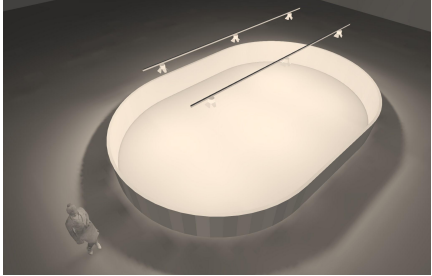

GA Aquarium 3 Touch Pools

TANK 1

GA Aquarium 3 Touch Pools Tank 1 [Result]

Tank 1 Dim. - 40' L x 20' W x 3' H

GA Aquarium 3 Touch Pools Tank 1 Lighting Layout, Top View

Total Fixture-  W500BD (6x) (6500K)  W500BD (6x) (10000K)

GA Aquarium 3 Touch Pools Tank 1 Light Angle, Side View

Total Fixture-

W500BD
(6x)
(6500K)

W500BD
(6x)
(10000K)

GA Aquarium 3 Touch Pools *TANK 1* BOM

Part No.	Description	QTY
KSW500BD-AMZ-WH-TOX-PSX-US	W500BD AMZ, 175W, 55D, White, 2 Circuit, DMX Control	6
KSW500BD-TB-WH-TOX-PSX-US	W500BD TB, 175W, 55D, White, 2 Circuit, DMX Control	6
KSL-9000-UL8/W-ST2-120	8ft, 120V, 2 Circuit w/ DataBus, White	8
KSL-9010/W-2C	Straight Coupler w/ DataBus & Power Feed, White	6
KSL-9001/W-2C	End Feed, 2 Circuit w/ DataBus, Right, White	2
KSL-9002/W-2C	End Feed, 2 Circuit w/ DataBus, Left, White	2

GA Aquarium 3 Touch Pools

TANK 2

GA Aquarium 3 Touch Pools Tank 2 [Result]

Tank 2 Dim. - 30' L x 20' W x 3' H

GA Aquarium 3 Touch Pools Tank 2 Lighting Layout, Top View

Total Fixture-  W500BD (3x) (6500K)  W500BD (3x) (10000K)

GA Aquarium 3 Touch Pools Tank 2 Light Angle, Side View

Total Fixture-

W500BD
(3x)
(6500K)

W500BD
(3x)
(10000K)

GA Aquarium 2 Touch Pools *TANK 2 BOM*

Part No.	Description	QTY
KSW500BD-AMZ-WH-TOX-PSX-US	W500BD AMZ, 175W, 55D, White, 2 Circuit, DMX Control	3
KSW500BD-TB-WH-TOX-PSX-US	W500BD TB, 175W, 55D, White, 2 Circuit, DMX Control	3
KSL-9000-UL4/W-ST2-120	4ft, 120V, 2 Circuit w/ DataBus, White	2
KSL-9000-UL8/W-ST2-120	8ft, 120V, 2 Circuit w/ DataBus, White	4
KSL-9010/W-2C	Straight Coupler w/ DataBus & Power Feed, White	4
KSL-9001/W-2C	End Feed, 2 Circuit w/ DataBus, Right, White	2
KSL-9002/W-2C	End Feed, 2 Circuit w/ DataBus, Left, White	2