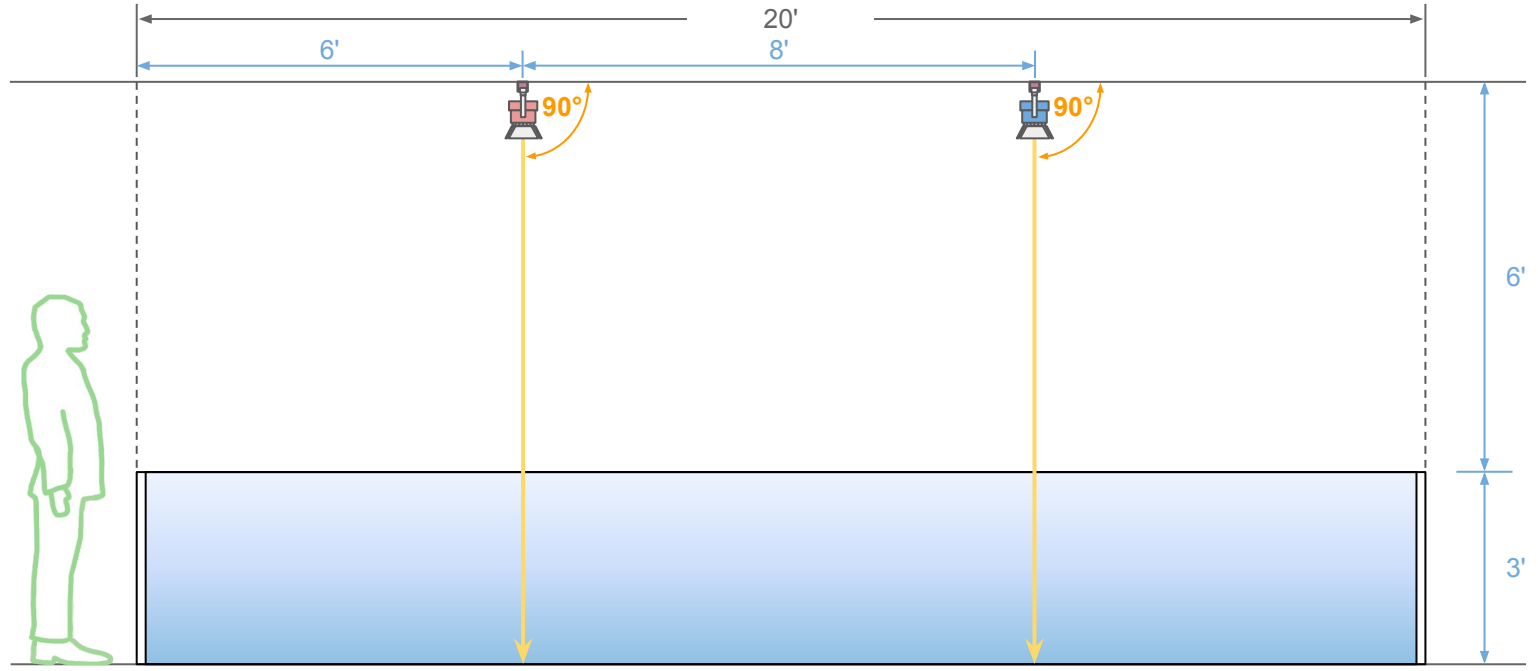

GA Aquarium 3 Touch Pools

TANK 1

GA Aquarium 3 Touch Pools Tank 1 [Result]

Tank 1 Dim. - 40' L x 20' W x 3' H

GA Aquarium 3 Touch Pools Tank 1 Lighting Layout, Top View

Total Fixture-  W500BD (6x) (6500K)  W500BD (6x) (10000K)

GA Aquarium 3 Touch Pools Tank 1 Light Angle, Side View

Total Fixture-

W500BD
(6x)
(6500K)

W500BD
(6x)
(10000K)

GA Aquarium 3 Touch Pools *TANK 1* BOM

Part No.	Description	QTY
KSW500BD-AMZ-WH-TOX-PSX-US	W500BD AMZ, 175W, 55D, White, 2 Circuit, DMX Control	6
KSW500BD-TB-WH-TOX-PSX-US	W500BD TB, 175W, 55D, White, 2 Circuit, DMX Control	6
KSL-9000-UL8/W-ST2-120	8ft, 120V, 2 Circuit w/ DataBus, White	8
KSL-9010/W-2C	Straight Coupler w/ DataBus & Power Feed, White	6
KSL-9001/W-2C	End Feed, 2 Circuit w/ DataBus, Right, White	2
KSL-9002/W-2C	End Feed, 2 Circuit w/ DataBus, Left, White	2

GA Aquarium 3 Touch Pools

TANK 2

GA Aquarium 3 Touch Pools Tank 2 [Result]

Tank 2 Dim. - 30' L x 20' W x 3' H

GA Aquarium 3 Touch Pools Tank 2 Lighting Layout, Top View

Total Fixture-  W500BD (3x) (6500K)  W500BD (3x) (10000K)

GA Aquarium 3 Touch Pools

TANK 3

GA Aquarium 3 Touch Pools Tank 3 [Result]

Tank 3 Dim. - 15' L x 4' W x 3' H

GA Aquarium 3 Touch Pools Tank 3 Lighting Layout, Top View

Total Fixture-  W500BD (4x) (6500K)  W500BD (4x) (10000K)