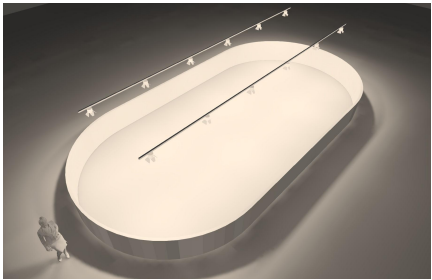

GA Aquarium 3 Touch Pools

TANK 1

GA Aquarium 3 Touch Pools Tank 1 [Result]

Tank 1 Dim. - 40' L x 20' W x 3' H

GA Aquarium 3 Touch Pools Tank 1 Lighting Layout, Top View

Total Fixture-  W500BD (6x) (6500K)  W500BD (6x) (10000K)

GA Aquarium 3 Touch Pools Tank 1 Light Angle, Side View

Total Fixture-

W500BD
(6x)
(6500K)

W500BD
(6x)
(10000K)

GA Aquarium 3 Touch Pools *TANK 1* BOM

Part No.	Description	QTY
KSW500BD-AMZ-WH-TOX-PSX-US	W500BD AMZ, 175W, 55D, White, 2 Circuit, DMX Control	6
KSW500BD-TB-WH-TOX-PSX-US	W500BD TB, 175W, 55D, White, 2 Circuit, DMX Control	6
KSL-9000-UL8/W-ST2-120	8ft, 120V, 2 Circuit w/ DataBus, White	8
KSL-9010/W-2C	Straight Coupler w/ DataBus & Power Feed, White	6
KSL-9001/W-2C	End Feed, 2 Circuit w/ DataBus, Right, White	2
KSL-9002/W-2C	End Feed, 2 Circuit w/ DataBus, Left, White	2

GA Aquarium 3 Touch Pools

TANK 2

GA Aquarium 3 Touch Pools Tank 2 [Result]

Tank 2 Dim. - 30' L x 20' W x 3' H

GA Aquarium 3 Touch Pools Tank 2 Lighting Layout, Top View

Total Fixture-  W500BD (3x) (6500K)  W500BD (3x) (10000K)

GA Aquarium 3 Touch Pools Tank 2 Light Angle, Side View

Total Fixture-

W500BD
(3x)
(6500K)

W500BD
(3x)
(10000K)

GA Aquarium 2 Touch Pools *TANK 2 BOM*

Part No.	Description	QTY
KSW500BD-AMZ-WH-TOX-PSX-US	W500BD AMZ, 175W, 55D, White, 2 Circuit, DMX Control	3
KSW500BD-TB-WH-TOX-PSX-US	W500BD TB, 175W, 55D, White, 2 Circuit, DMX Control	3
KSL-9000-UL4/W-ST2-120	4ft, 120V, 2 Circuit w/ DataBus, White	2
KSL-9000-UL8/W-ST2-120	8ft, 120V, 2 Circuit w/ DataBus, White	4
KSL-9010/W-2C	Straight Coupler w/ DataBus & Power Feed, White	4
KSL-9001/W-2C	End Feed, 2 Circuit w/ DataBus, Right, White	2
KSL-9002/W-2C	End Feed, 2 Circuit w/ DataBus, Left, White	2