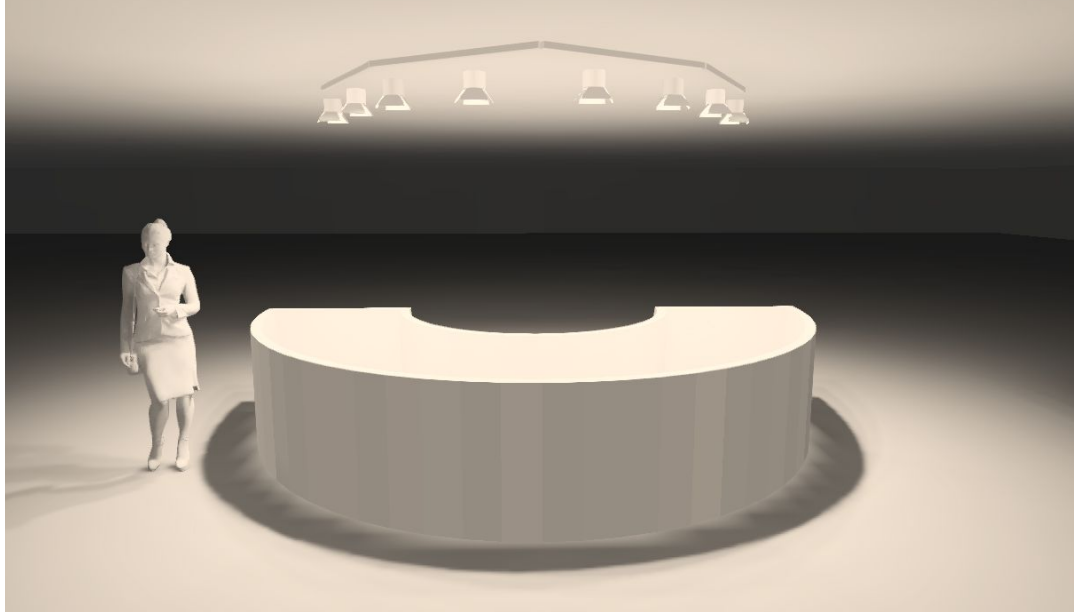

GA Aquarium 3 Touch Pools

TANK 2

GA Aquarium 3 Touch Pools Tank 2 [Result]

Tank 2 Dim. - 30' L x 20' W x 3' H

GA Aquarium 3 Touch Pools Tank 2 Lighting Layout, Top View

Total Fixture-  W500BD (3x) (6500K)  W500BD (3x) (10000K)

GA Aquarium 3 Touch Pools Tank 2 Light Angle, Side View

Total Fixture-

W500BD
(3x)
(6500K)

W500BD
(3x)
(10000K)

GA Aquarium 2 Touch Pools *TANK 2 BOM*

Part No.	Description	QTY
KSW500BD-AMZ-WH-TOX-PSX-US	W500BD AMZ, 175W, 55D, White, 2 Circuit, DMX Control	3
KSW500BD-TB-WH-TOX-PSX-US	W500BD TB, 175W, 55D, White, 2 Circuit, DMX Control	3
KSL-9000-UL4/W-ST2-120	4ft, 120V, 2 Circuit w/ DataBus, White	2
KSL-9000-UL8/W-ST2-120	8ft, 120V, 2 Circuit w/ DataBus, White	4
KSL-9010/W-2C	Straight Coupler w/ DataBus & Power Feed, White	4
KSL-9001/W-2C	End Feed, 2 Circuit w/ DataBus, Right, White	2
KSL-9002/W-2C	End Feed, 2 Circuit w/ DataBus, Left, White	2

GA Aquarium 3 Touch Pools

TANK 3

GA Aquarium 3 Touch Pools Tank 3 [Result]

Tank 3 Dim. - 15' L x 4' W x 3' H

GA Aquarium 3 Touch Pools Tank 3 Lighting Layout, Top View

Total Fixture-  W500BD (4x) (6500K)  W500BD (4x) (10000K)