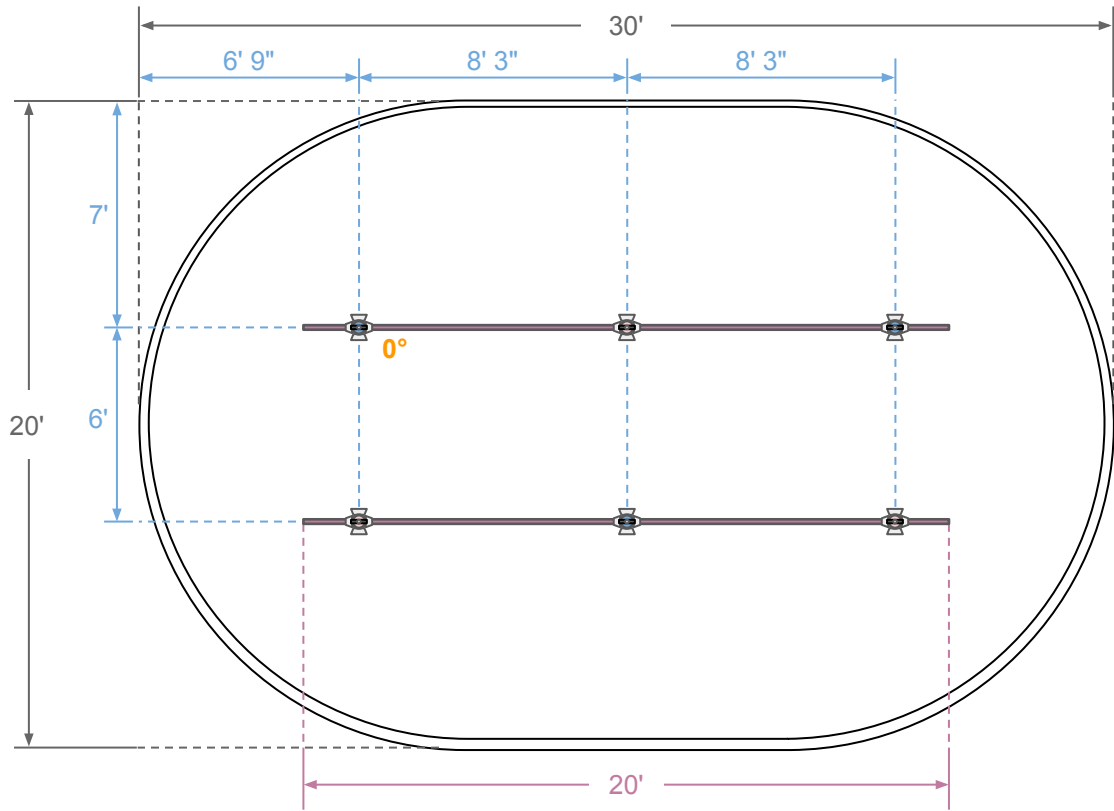

GA Aquarium 3 Touch Pools Tank 1 Light Angle, Side View

Total Fixture-

W500BD
(6x)
(6500K)

W500BD
(6x)
(10000K)

GA Aquarium 3 Touch Pools *TANK 1* BOM

Part No.	Description	QTY
KSW500BD-AMZ-WH-TOX-PSX-US	W500BD AMZ, 175W, 55D, White, 2 Circuit, DMX Control	6
KSW500BD-TB-WH-TOX-PSX-US	W500BD TB, 175W, 55D, White, 2 Circuit, DMX Control	6
KSL-9000-UL8/W-ST2-120	8ft, 120V, 2 Circuit w/ DataBus, White	8
KSL-9010/W-2C	Straight Coupler w/ DataBus & Power Feed, White	6
KSL-9001/W-2C	End Feed, 2 Circuit w/ DataBus, Right, White	2
KSL-9002/W-2C	End Feed, 2 Circuit w/ DataBus, Left, White	2

GA Aquarium 3 Touch Pools

TANK 2

GA Aquarium 3 Touch Pools Tank 2 [Result]

Tank 2 Dim. - 30' L x 20' W x 3' H

GA Aquarium 3 Touch Pools Tank 2 Lighting Layout, Top View

Total Fixture-  W500BD (3x) (6500K)  W500BD (3x) (10000K)

GA Aquarium 3 Touch Pools Tank 2 Light Angle, Side View

Total Fixture-

W500BD
(3x)
(6500K)

W500BD
(3x)
(10000K)

GA Aquarium 2 Touch Pools *TANK 2 BOM*

Part No.	Description	QTY
KSW500BD-AMZ-WH-TOX-PSX-US	W500BD AMZ, 175W, 55D, White, 2 Circuit, DMX Control	3
KSW500BD-TB-WH-TOX-PSX-US	W500BD TB, 175W, 55D, White, 2 Circuit, DMX Control	3
KSL-9000-UL4/W-ST2-120	4ft, 120V, 2 Circuit w/ DataBus, White	2
KSL-9000-UL8/W-ST2-120	8ft, 120V, 2 Circuit w/ DataBus, White	4
KSL-9010/W-2C	Straight Coupler w/ DataBus & Power Feed, White	4
KSL-9001/W-2C	End Feed, 2 Circuit w/ DataBus, Right, White	2
KSL-9002/W-2C	End Feed, 2 Circuit w/ DataBus, Left, White	2

GA Aquarium 3 Touch Pools

TANK 3

GA Aquarium 3 Touch Pools Tank 3 [Result]

Tank 3 Dim. - 15' L x 4' W x 3' H

GA Aquarium 3 Touch Pools Tank 3 Lighting Layout, Top View

Total Fixture-  W500BD (4x) (6500K)  W500BD (4x) (10000K)