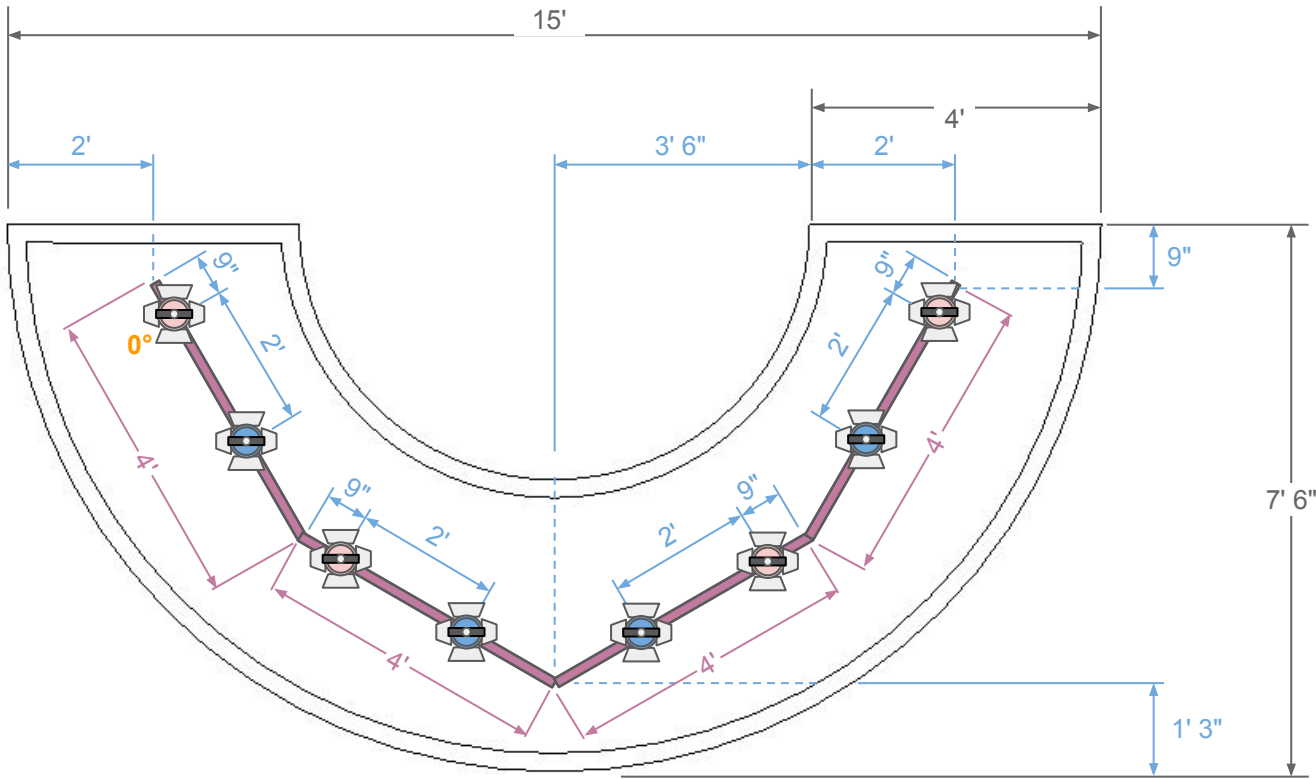

GA Aquarium 3 Touch Pools

TANK 2

GA Aquarium 3 Touch Pools Tank 2 [Result]

Tank 2 Dim. - 30' L x 20' W x 3' H

GA Aquarium 3 Touch Pools Tank 2 Lighting Layout, Top View

Total Fixture-  W500BD (3x) (6500K)  W500BD (3x) (10000K)

GA Aquarium 3 Touch Pools Tank 2 Light Angle, Side View

Total Fixture-

W500BD
(3x)
(6500K)

W500BD
(3x)
(10000K)

GA Aquarium 2 Touch Pools *TANK 2 BOM*

Part No.	Description	QTY
KSW500BD-AMZ-WH-TOX-PSX-US	W500BD AMZ, 175W, 55D, White, 2 Circuit, DMX Control	3
KSW500BD-TB-WH-TOX-PSX-US	W500BD TB, 175W, 55D, White, 2 Circuit, DMX Control	3
KSL-9000-UL4/W-ST2-120	4ft, 120V, 2 Circuit w/ DataBus, White	2
KSL-9000-UL8/W-ST2-120	8ft, 120V, 2 Circuit w/ DataBus, White	4
KSL-9010/W-2C	Straight Coupler w/ DataBus & Power Feed, White	4
KSL-9001/W-2C	End Feed, 2 Circuit w/ DataBus, Right, White	2
KSL-9002/W-2C	End Feed, 2 Circuit w/ DataBus, Left, White	2

GA Aquarium 3 Touch Pools

TANK 3

GA Aquarium 3 Touch Pools Tank 3 [Result]

Tank 3 Dim. - 15' L x 4' W x 3' H

GA Aquarium 3 Touch Pools Tank 3 Lighting Layout, Top View

Total Fixture-  W500BD (4x) (6500K)  W500BD (4x) (10000K)

GA Aquarium 3 Touch Pools Tank 3 Light Angle, Side View

Total Fixture-

W500BD
(4x)
(6500K)

W500BD
(4x)
(10000K)

GA Aquarium 3 Touch Pools *Tank 3* BOM

Part No.	Description	QTY
KSW500BD-AMZ-WH-TOX-PSX-US	W500BD AMZ, 175W, 55D, White, 2 Circuit, DMX Control	4
KSW500BD-TB-WH-TOX-PSX-US	W500BD TB, 175W, 55D, White, 2 Circuit, DMX Control	4
KSL-9000-UL4/W-ST2-120	4ft, 120V, 2 Circuit w/ DataBus, White	4
KSL-9018/W-2C	Flex Coupler w/ DataBus, White	3
KSL-9001/W-2C	End Feed, 2 Circuit w/ DataBus, Right, White	1
KSL-9002/W-2C	End Feed, 2 Circuit w/ DataBus, Left, White	1