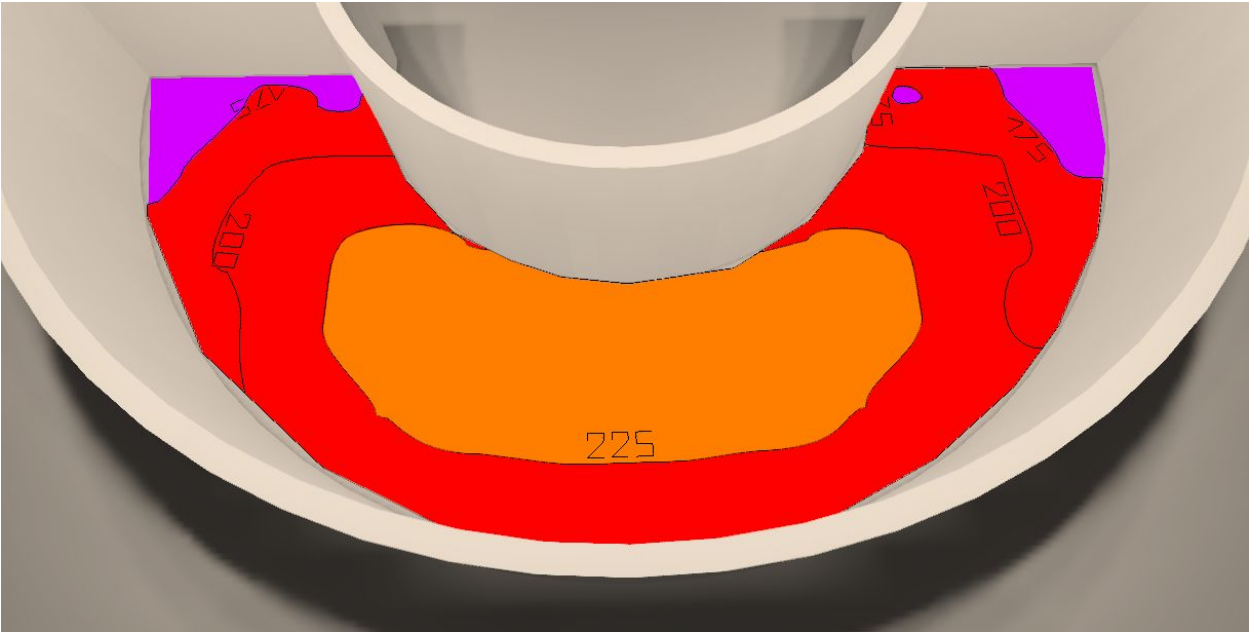

GA Aquarium 3 Touch Pools

TANK 2

GA Aquarium 3 Touch Pools Tank 2 [Result]

Tank 2 Dim. - 30' L x 20' W x 3' H

GA Aquarium 3 Touch Pools Tank 2 Lighting Layout, Top View

Total Fixture-  W500BD (3x) (6500K)  W500BD (3x) (10000K)

GA Aquarium 3 Touch Pools Tank 2 Light Angle, Side View

Total Fixture-

W500BD
(3x)
(6500K)

W500BD
(3x)
(10000K)

GA Aquarium 2 Touch Pools *TANK 2 BOM*

Part No.	Description	QTY
KSW500BD-AMZ-WH-TOX-PSX-US	W500BD AMZ, 175W, 55D, White, 2 Circuit, DMX Control	3
KSW500BD-TB-WH-TOX-PSX-US	W500BD TB, 175W, 55D, White, 2 Circuit, DMX Control	3
KSL-9000-UL4/W-ST2-120	4ft, 120V, 2 Circuit w/ DataBus, White	2
KSL-9000-UL8/W-ST2-120	8ft, 120V, 2 Circuit w/ DataBus, White	4
KSL-9010/W-2C	Straight Coupler w/ DataBus & Power Feed, White	4
KSL-9001/W-2C	End Feed, 2 Circuit w/ DataBus, Right, White	2
KSL-9002/W-2C	End Feed, 2 Circuit w/ DataBus, Left, White	2

GA Aquarium 3 Touch Pools

TANK 3

GA Aquarium 3 Touch Pools Tank 3 [Result]

Tank 3 Dim. - 15' L x 4' W x 3' H

GA Aquarium 3 Touch Pools Tank 3 Lighting Layout, Top View

Total Fixture-  W500BD (4x) (6500K)  W500BD (4x) (10000K)

GA Aquarium 3 Touch Pools Tank 3 Light Angle, Side View

Total Fixture-

W500BD
(4x)
(6500K)

W500BD
(4x)
(10000K)

GA Aquarium 3 Touch Pools *Tank 3* BOM

Part No.	Description	QTY
KSW500BD-AMZ-WH-TOX-PSX-US	W500BD AMZ, 175W, 55D, White, 2 Circuit, DMX Control	4
KSW500BD-TB-WH-TOX-PSX-US	W500BD TB, 175W, 55D, White, 2 Circuit, DMX Control	4
KSL-9000-UL4/W-ST2-120	4ft, 120V, 2 Circuit w/ DataBus, White	4
KSL-9018/W-2C	Flex Coupler w/ DataBus, White	3
KSL-9001/W-2C	End Feed, 2 Circuit w/ DataBus, Right, White	1
KSL-9002/W-2C	End Feed, 2 Circuit w/ DataBus, Left, White	1